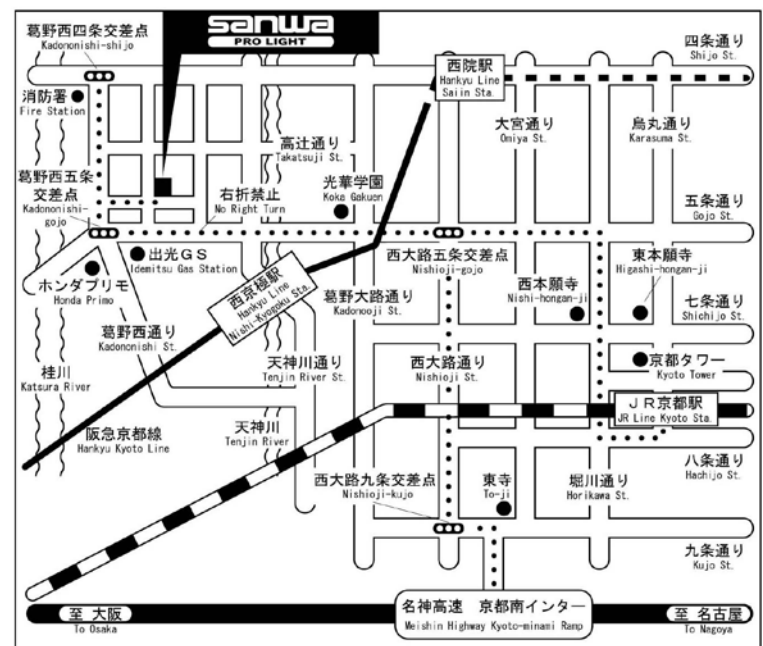

Access to Sanwa Tokyo

Nishi-Kyogoku Sta. 15 min. walk
Kyoto Station 20 min. car
Kyoto-minami Ramp 30 min. car