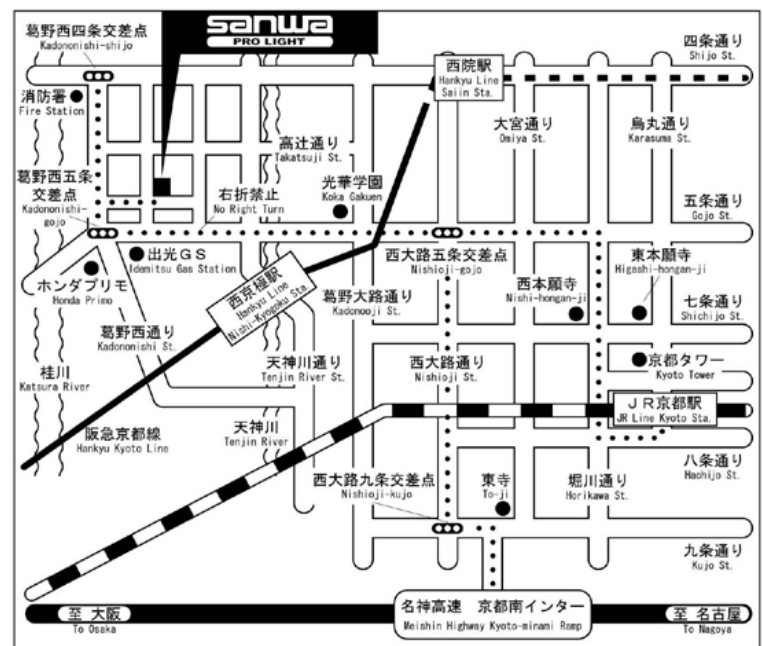

Access to Sanwa Tokyo

Nishi-Kyogoku Sta. 15 min. walk
Kyoto Station 20 min. car
Kyoto-minami Ramp 30 min. car