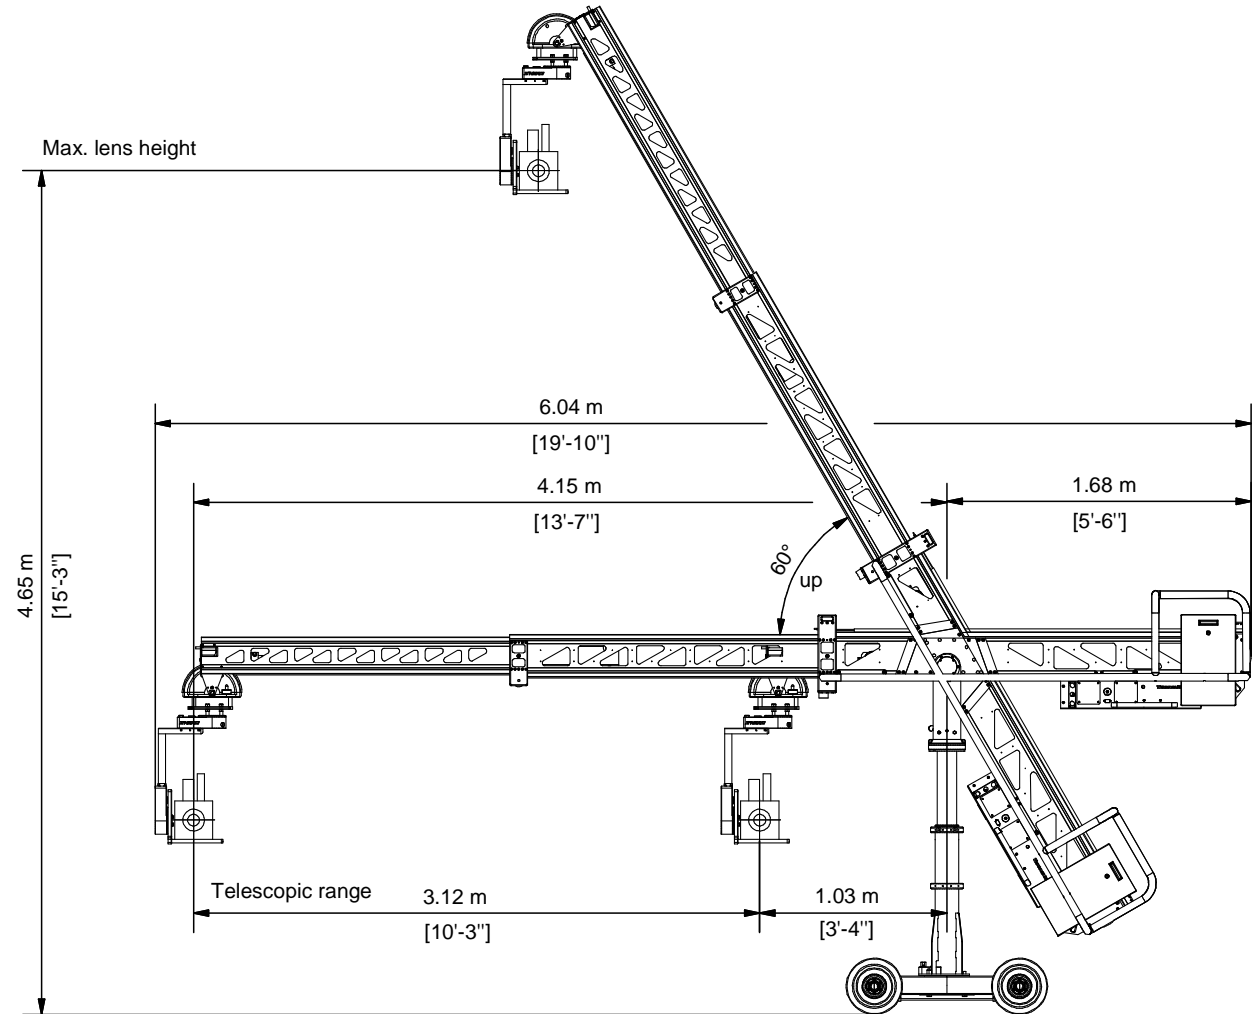

TECHNO15

Max. lens height:	4,6 m / 15 ft.
Max. telescopic extent:	3,1 m / 10 ft.
Max. camera weight:	35 kg / 80 lb
Total weight:	523 kg / 1153 lb
Max. speed	0,75 m/s

TECHNO 15