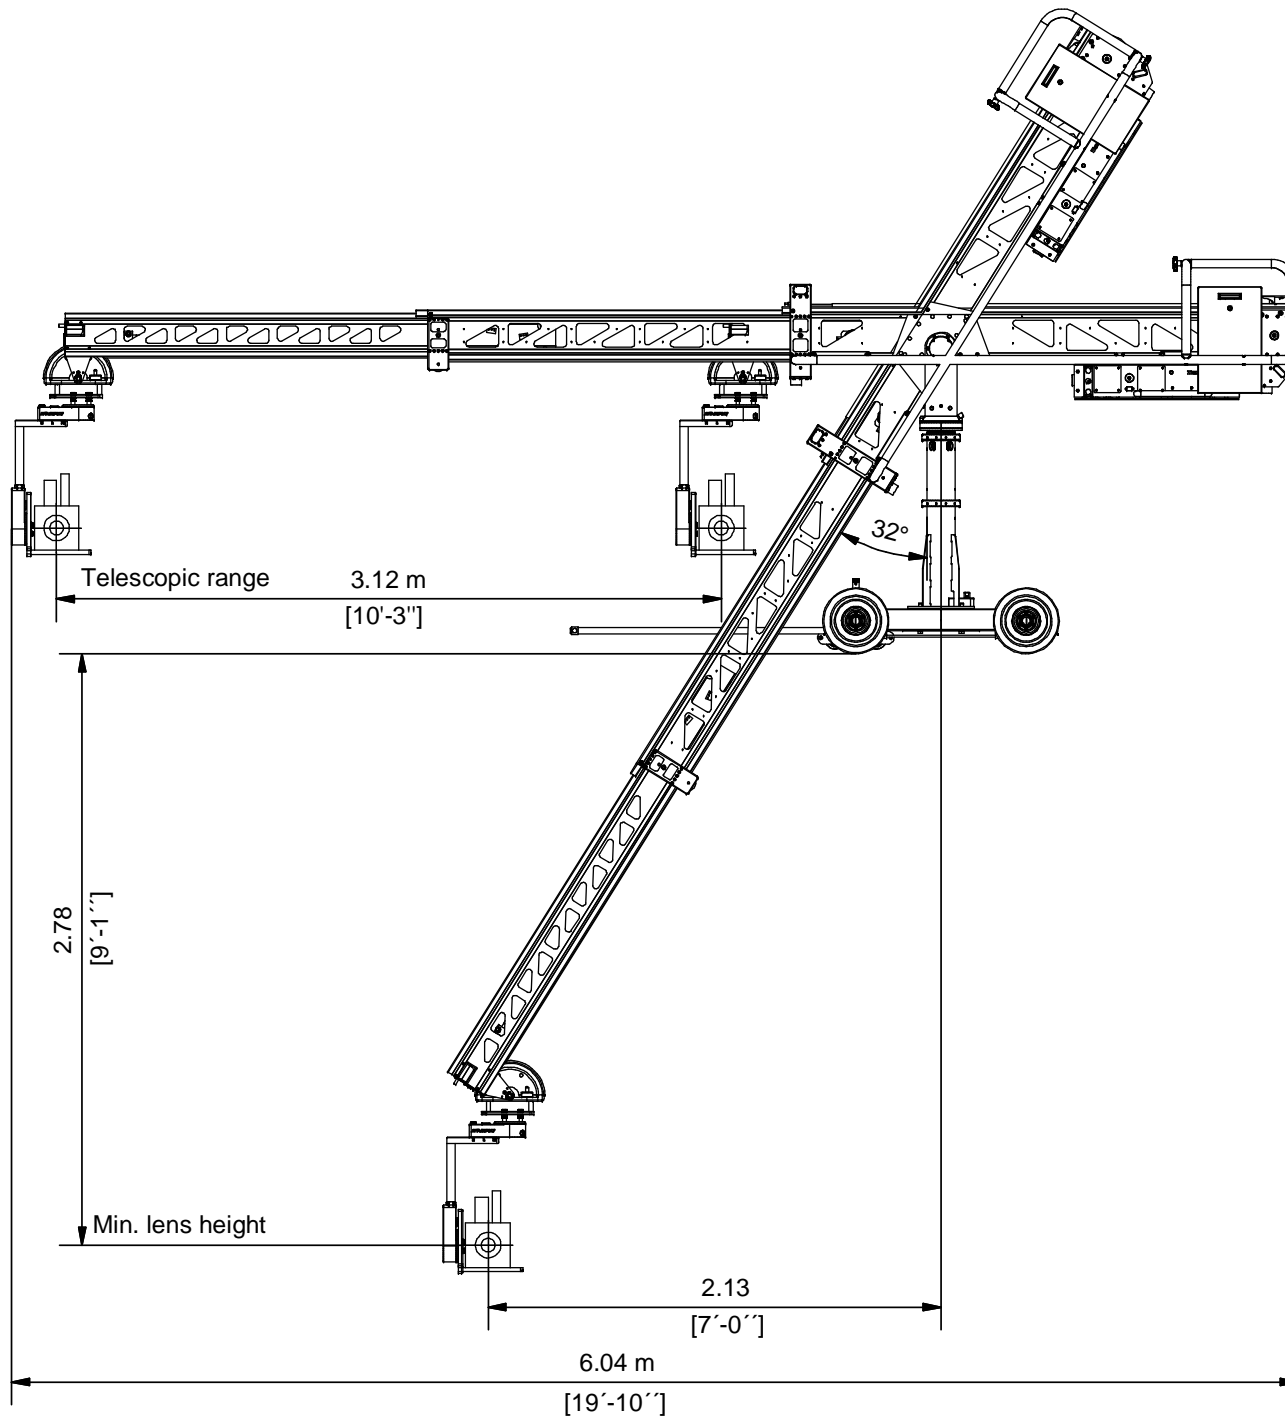

TECHNO15

Max. lens height:	4,6 m / 15 ft.
Max. telescopic extent:	3,1 m / 10 ft.
Max. camera weight:	35 kg / 80 lb
Total weight:	523 kg / 1153 lb
Max. speed	0,75 m/s

TECHNO 15