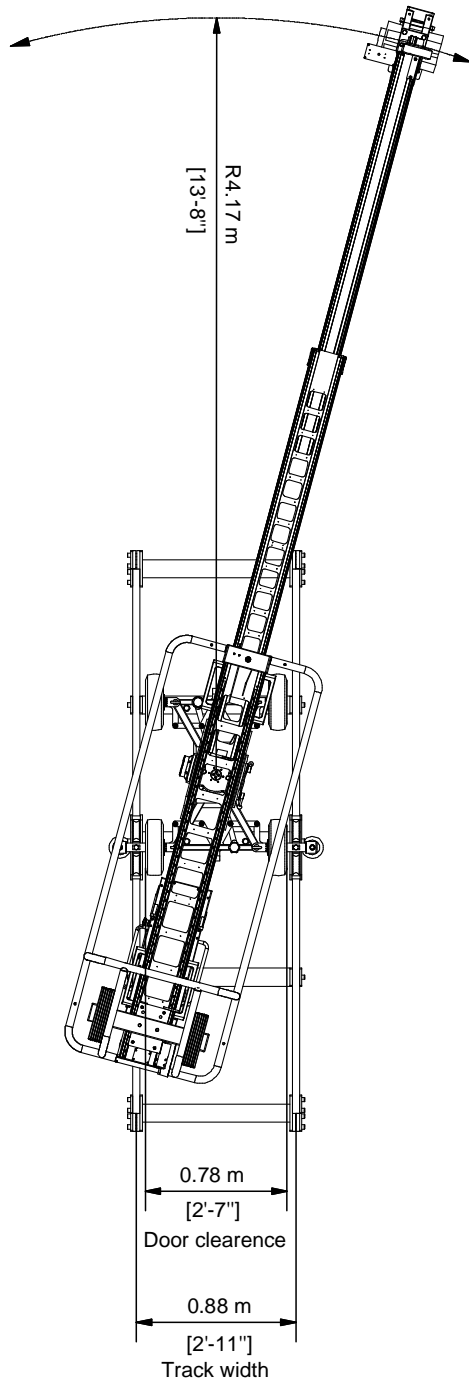

TECHNO15

Max. lens height:	4,6 m / 15 ft.
Max. telescopic extent:	3,1 m / 10 ft.
Max. camera weight:	35 kg / 80 lb
Total weight:	523 kg / 1153 lb
Max. speed	0,75 m/s

TECHNO 15