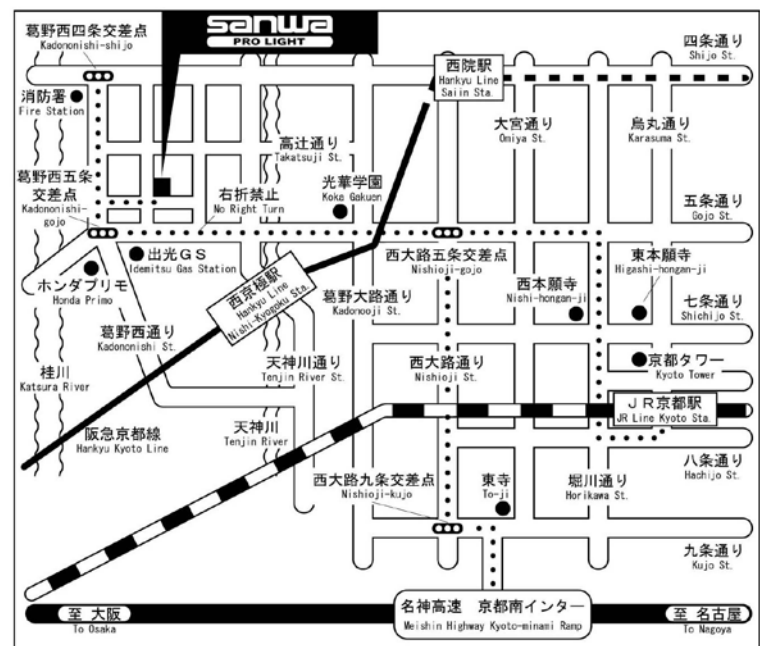

Access to Sanwa Tokyo

Nishi-Kyogoku Sta. 15 min. walk
Kyoto Station 20 min. car
Kyoto-minami Ramp 30 min. car