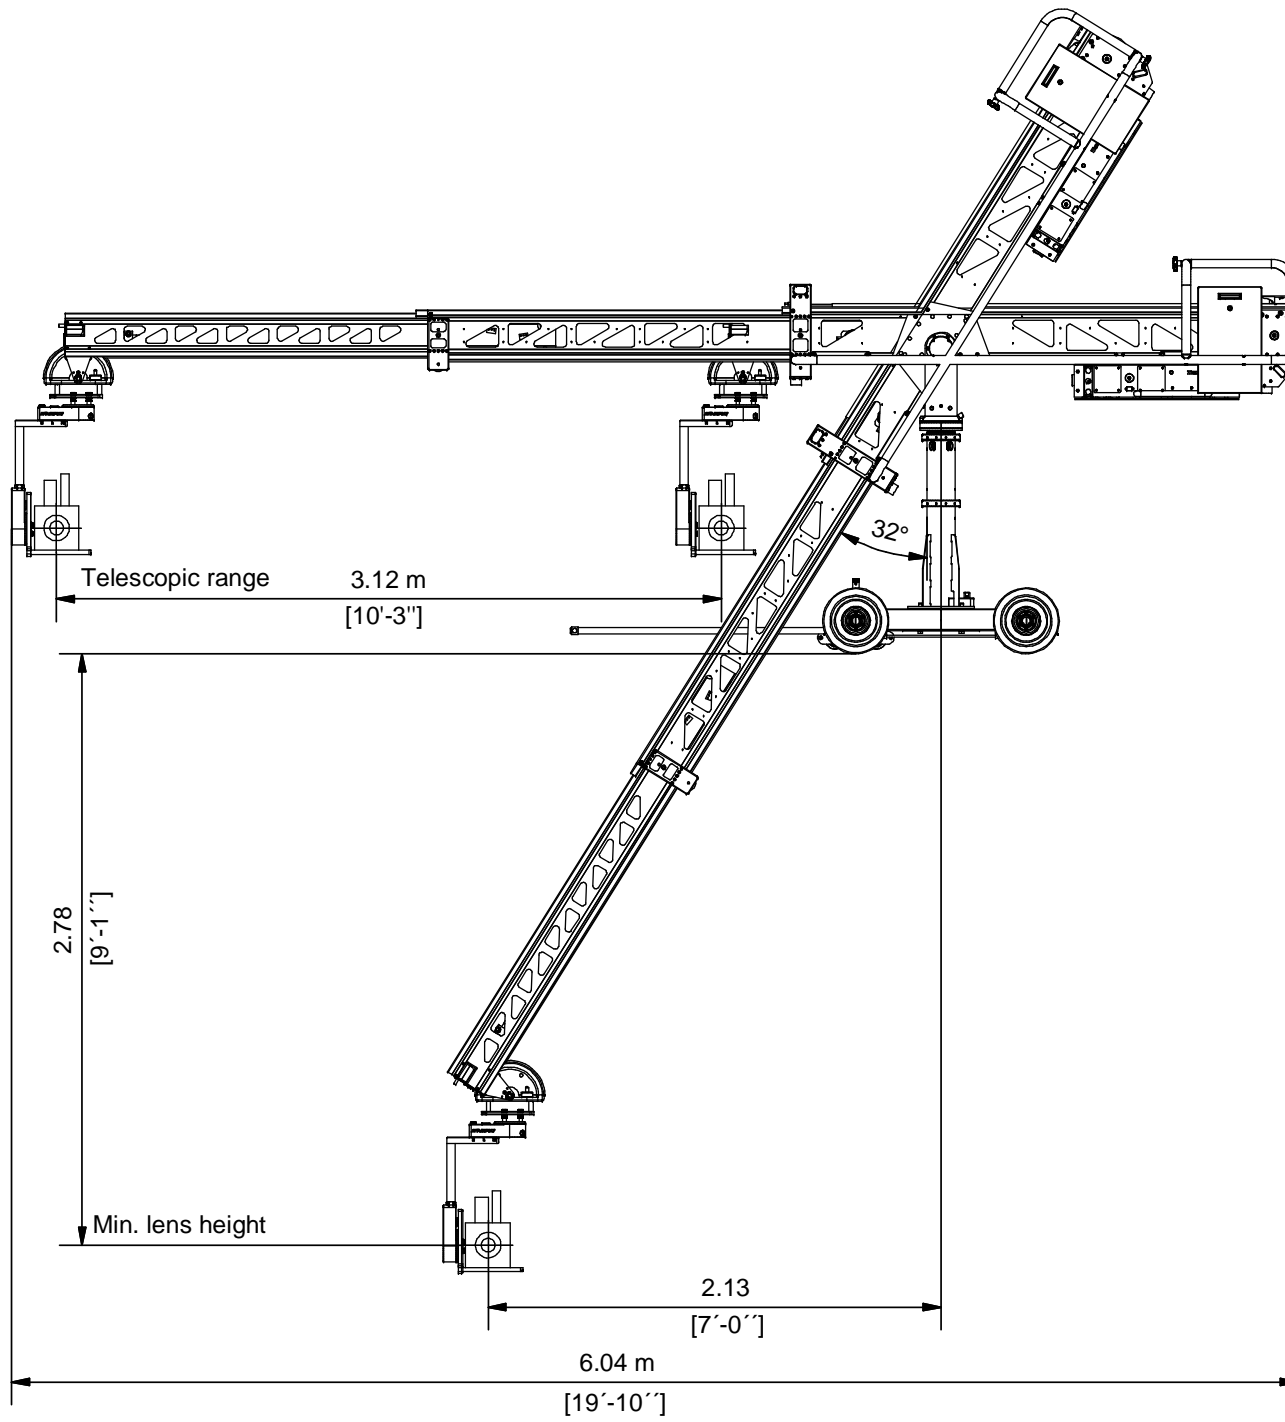

# TECHNO15

Max. lens height:	4,6 m / 15 ft.
Max. telescopic extent:	3,1 m / 10 ft.
Max. camera weight:	35 kg / 80 lb
Total weight:	523 kg / 1153 lb
Max. speed	0,75 m/s

# TECHNO 15