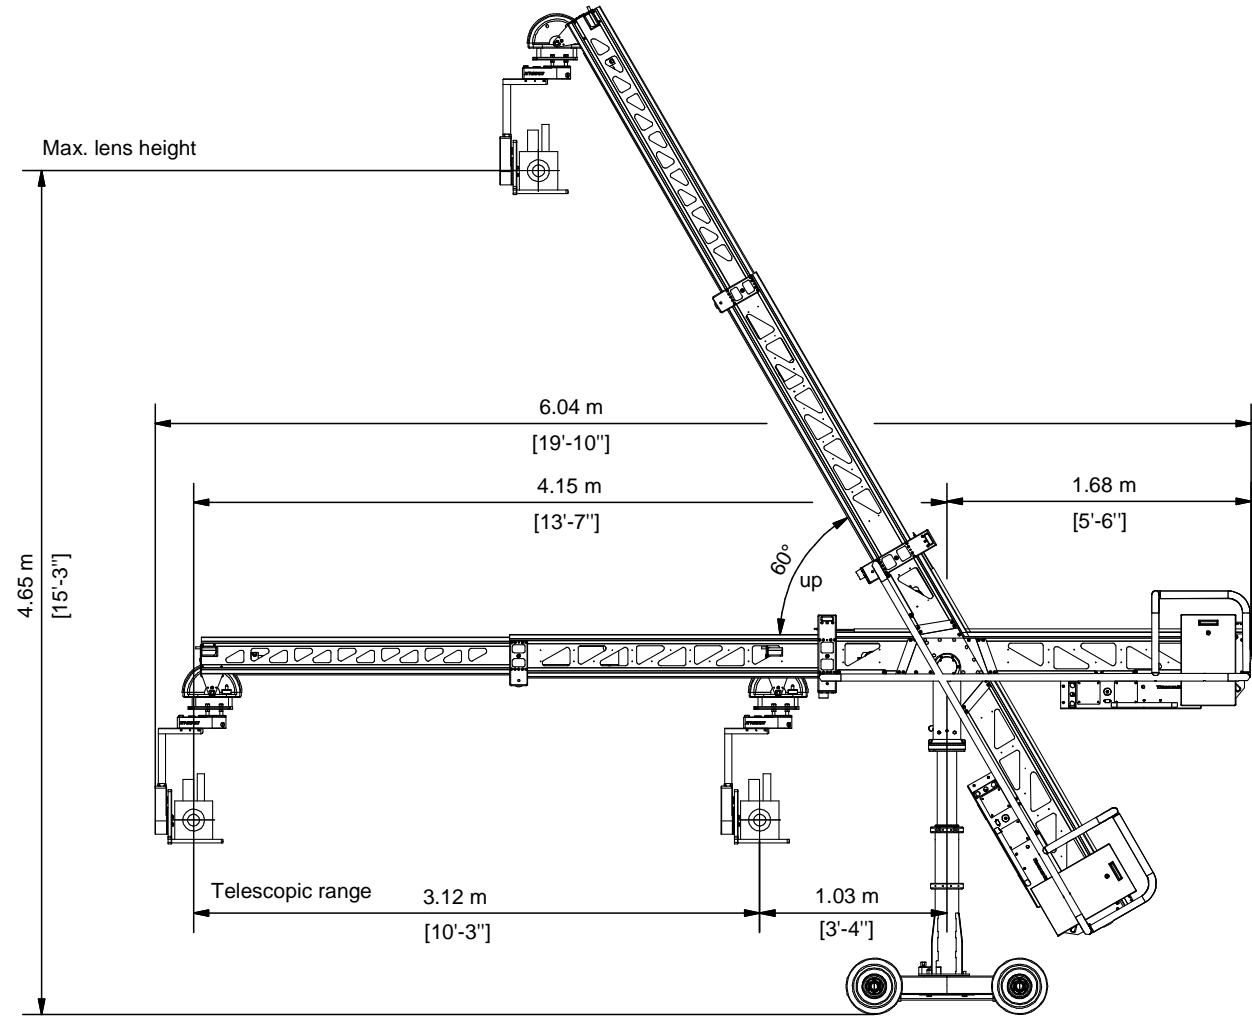

# TECHNO15

Max. lens height:	4,6 m / 15 ft.
Max. telescopic extent:	3,1 m / 10 ft.
Max. camera weight:	35 kg / 80 lb
Total weight:	523 kg / 1153 lb
Max. speed	0,75 m/s

# TECHNO 15