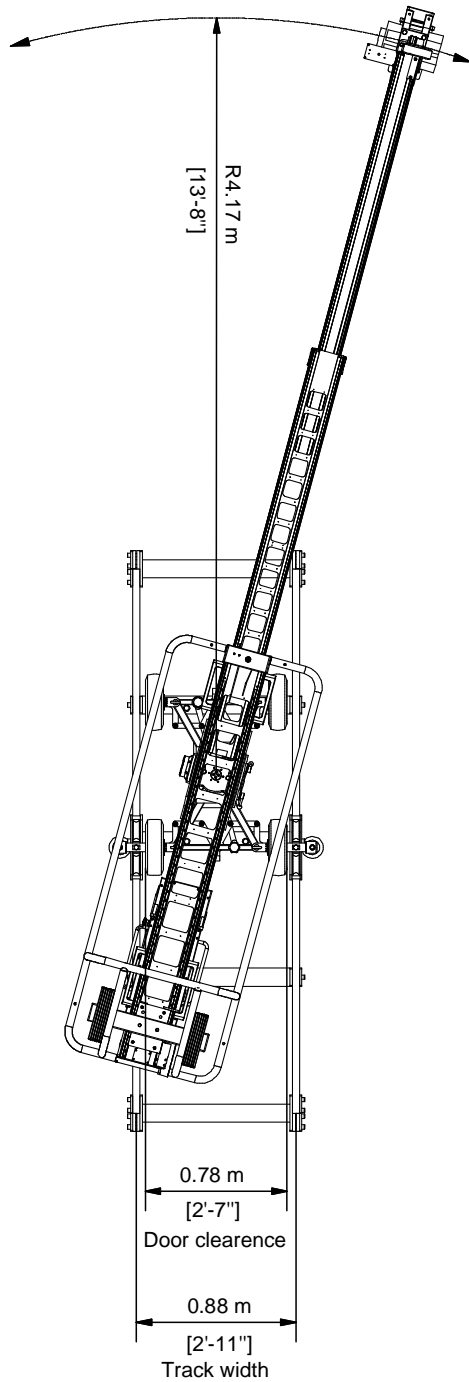

# TECHNO15

Max. lens height:	4,6 m / 15 ft.
Max. telescopic extent:	3,1 m / 10 ft.
Max. camera weight:	35 kg / 80 lb
Total weight:	523 kg / 1153 lb
Max. speed	0,75 m/s

# TECHNO 15